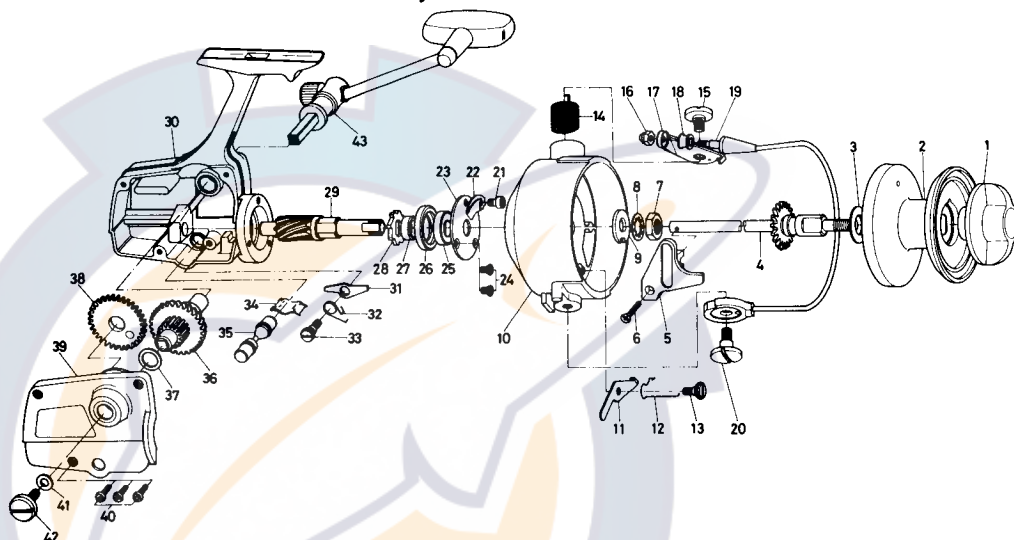

DAIWA

SPINNING REEL

7850RLA 7850HRLA

7850HRLA SPECIAL PARTS

Key No.	Parts No.	Parts Name	Price
1	60043712	Drag knob	$2.00
2	60043801	Spool assembly	5.50
10	60044281	Rotor	4.50
29	64005661	Pinion	3.60
30	67000502	Body	5.00
36	60092012	Drive gear	6.00
39	60091905	Body cover	3.00
43	60091701	Handle	5.40

LINE CAPACITY: 300 YDS., 20 LB. TEST

Key No.	Parts No.	Parts Name	Price	Key No.	Parts No.	Parts Name	Price	Key No.	Parts No.	Parts Name	Price
1	60043712 (A00437)	Drag knob	$2.00	16	63408501 (3485)	Bail nut	.50	30	67000501 (7005)	Body	$5.00
2	60043801 (A00438)	Spool assembly	5.50	17	62302241 (2322)	Arm lever	1.25	31	61101921 (1119a)	Anti-reverse claw	.50
3	63746301	Spool washer	.50	18	62501501 (2515)	Line roller	.50	32	61409821 (1498)	Anti-reverse claw spring	.50
4	60014341 (A00143)	Main shaft	1.60	19	60044131 (A00441)	Bail	2.75	33	63607231 (3672)	Anti-reverse claw screw	.50
5	64806821 (4868)	Oscillating slider	.60	20	63622901 (36229)	Bail holder screw	.60	34	61503721 (1537)	Anti-reverse lever spring	.50
6	63531401 (35121)	Oscillating slider screw	.50	21	63622601 (36226)	Cushion spring retaining screw	.50	35	65402141 (5421)	Anti-reverse lever	.95
7	63404601 (3446)	Rotor nut	.50	22	61503811 (1538)	Cushion spring	.50	36	60092001 (A00920)	Drive gear	6.00
8	61601711 (1617a)	Rotor washer	.50	23	66303801 (6338)	Ball bearing ret. washer	.50	37	63716420 (37164)	Drive gear washer	.50
9	63713911 (37139)	Rotor retaining washer	.50	24	63520901 (35209)	Ball bearing ret. screw	.50	38	60091801	Oscillating bull gear	.95
10	60044281 (A00442)	Rotor	4.50	25	66331001 (63310)	Ball bearing	4.00	39	60091904 (A00919)	Body cover	3.00
11	65703041 (5730a)	Bail kick lever	.50	26	66343601 (63436)	Adjust ring	.50	40	63515901 (35159)	Body cover screw	.50
12	61409921 (1499)	Bail kick lever spring	.50	27	65001213 (5012)	Pinion collar	.50	41	63718331 (37183b)	Handle washer	.50
13	63622802 (36228)	Bail kick lever screw	.50	28	62801011	Ratchet	.50	42	63622701 (36227)	Handle screw	.50
14	61409611 (1496)	Bail spring	.50	29	64009261	Pinion	3.60	43	60091701	Handle	5.40
15	63623001 (36230)	Arm lever screw	.60								

ALWAYS SPECIFY MODEL NO., PART NAME & PARTS NO. WHEN ORDERING PARTS
PLEASE ENCLOSE CORRECT AMOUNT FOR PART'S PRICE WHEN ORDERING